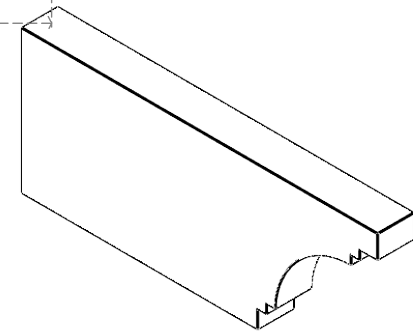

ITEM NUMBER: RFTURS020X08000X20000X008PEC00RCPR

2"W X 8"H X 20"L TIMBERTHANE ROUGH CEDAR PESCADERO FAUX WOOD SOLID RAFTER TAIL, 8"L END, PRIMED TAN

ISOMETRIC

GENERATED DATE : 03/02/2023

EKENA MILLWORK
2300 WEST MAIN ST.
CLARKSVILLE, TX 75426
TOLL FREE: 866-607-0453
WWW.EKENAMILLWORK.COM

NOTES

1. INSTALLATION TO BE COMPLETED IN ACCORDANCE WITH MANUFACTURER'S SPECIFICATIONS.
2. DRAWING MAY NOT BE TO SCALE
3. THIS DRAWING IS INTENDED FOR DESIGN AND PLANNING PURPOSES ONLY.
4. ALL INFORMATION CONTAINED HEREIN WAS CURRENT AT THE TIME OF DEVELOPMENT BUT MUST BE REVIEWED AND APPROVED BY THE PRODUCT MANUFACTURER TO BE CONSIDERED ACCURATE.
5. TIMBERTHANE ARCHITECTURAL PRODUCTS ARE MADE FROM HIGH DENSITY URETHANE AND COME FACTORY PRIMED