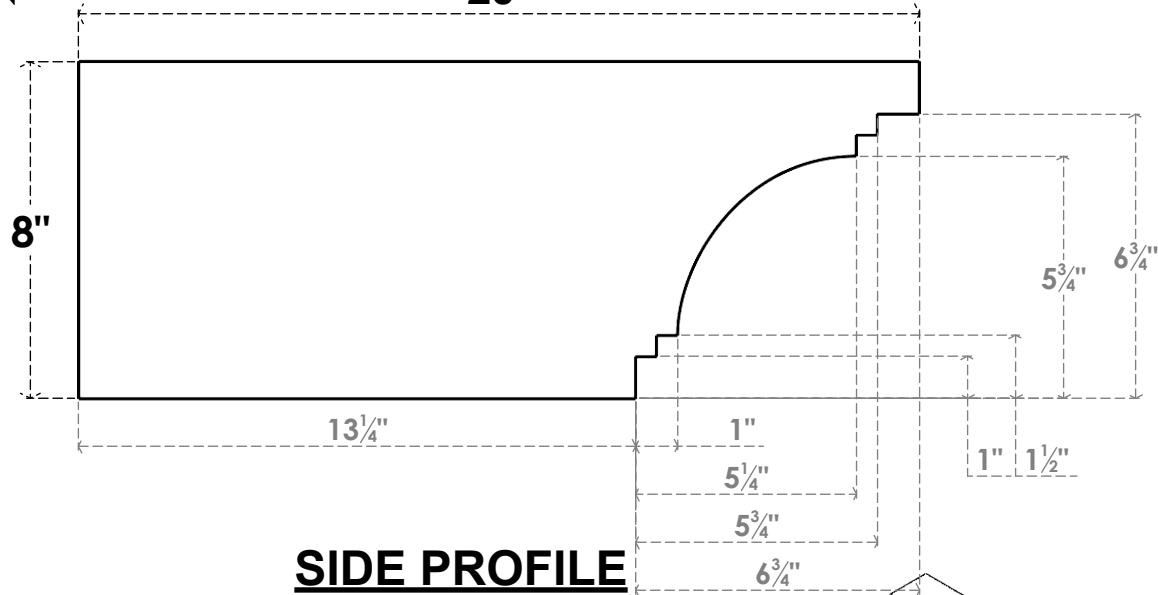

ITEM NUMBER: RFTURS020X08000X20000X008PEC00RCPR

2"W X 8"H X 20"L TIMBERTHANE ROUGH CEDAR PESCADERO FAUX WOOD SOLID RAFTER TAIL, 8"L END, PRIMED TAN

ISOMETRIC

GENERATED DATE : 03/02/2023

EKENA MILLWORK
2300 WEST MAIN ST.
CLARKSVILLE, TX 75426
TOLL FREE: 866-607-0453
WWW.EKENAMILLWORK.COM

NOTES

1. INSTALLATION TO BE COMPLETED IN ACCORDANCE WITH MANUFACTURER'S SPECIFICATIONS.
2. DRAWING MAY NOT BE TO SCALE
3. THIS DRAWING IS INTENDED FOR DESIGN AND PLANNING PURPOSES ONLY.
4. ALL INFORMATION CONTAINED HEREIN WAS CURRENT AT THE TIME OF DEVELOPMENT BUT MUST BE REVIEWED AND APPROVED BY THE PRODUCT MANUFACTURER TO BE CONSIDERED ACCURATE.
5. TIMBERTHANE ARCHITECTURAL PRODUCTS ARE MADE FROM HIGH DENSITY URETHANE AND COME FACTORY PRIMED