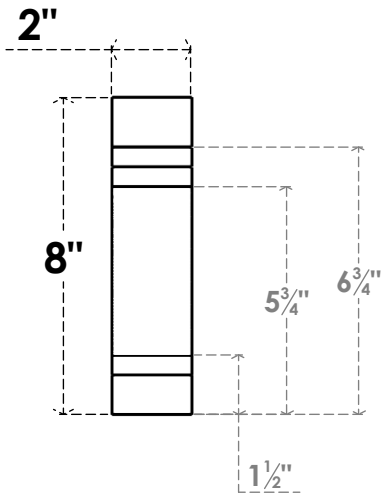

ITEM NUMBER: RFTURS020X08000X20000X008PEC00RCPR

2"W X 8"H X 20"L TIMBERTHANE ROUGH CEDAR PESCADERO FAUX WOOD SOLID RAFTER TAIL, 8"L END, PRIMED TAN

ISOMETRIC

GENERATED DATE : 03/02/2023

EKENA MILLWORK
2300 WEST MAIN ST.
CLARKSVILLE, TX 75426
TOLL FREE: 866-607-0453
WWW.EKENAMILLWORK.COM

NOTES

1. INSTALLATION TO BE COMPLETED IN ACCORDANCE WITH MANUFACTURER'S SPECIFICATIONS.
2. DRAWING MAY NOT BE TO SCALE
3. THIS DRAWING IS INTENDED FOR DESIGN AND PLANNING PURPOSES ONLY.
4. ALL INFORMATION CONTAINED HEREIN WAS CURRENT AT THE TIME OF DEVELOPMENT BUT MUST BE REVIEWED AND APPROVED BY THE PRODUCT MANUFACTURER TO BE CONSIDERED ACCURATE.
5. TIMBERTHANE ARCHITECTURAL PRODUCTS ARE MADE FROM HIGH DENSITY URETHANE AND COME FACTORY PRIMED